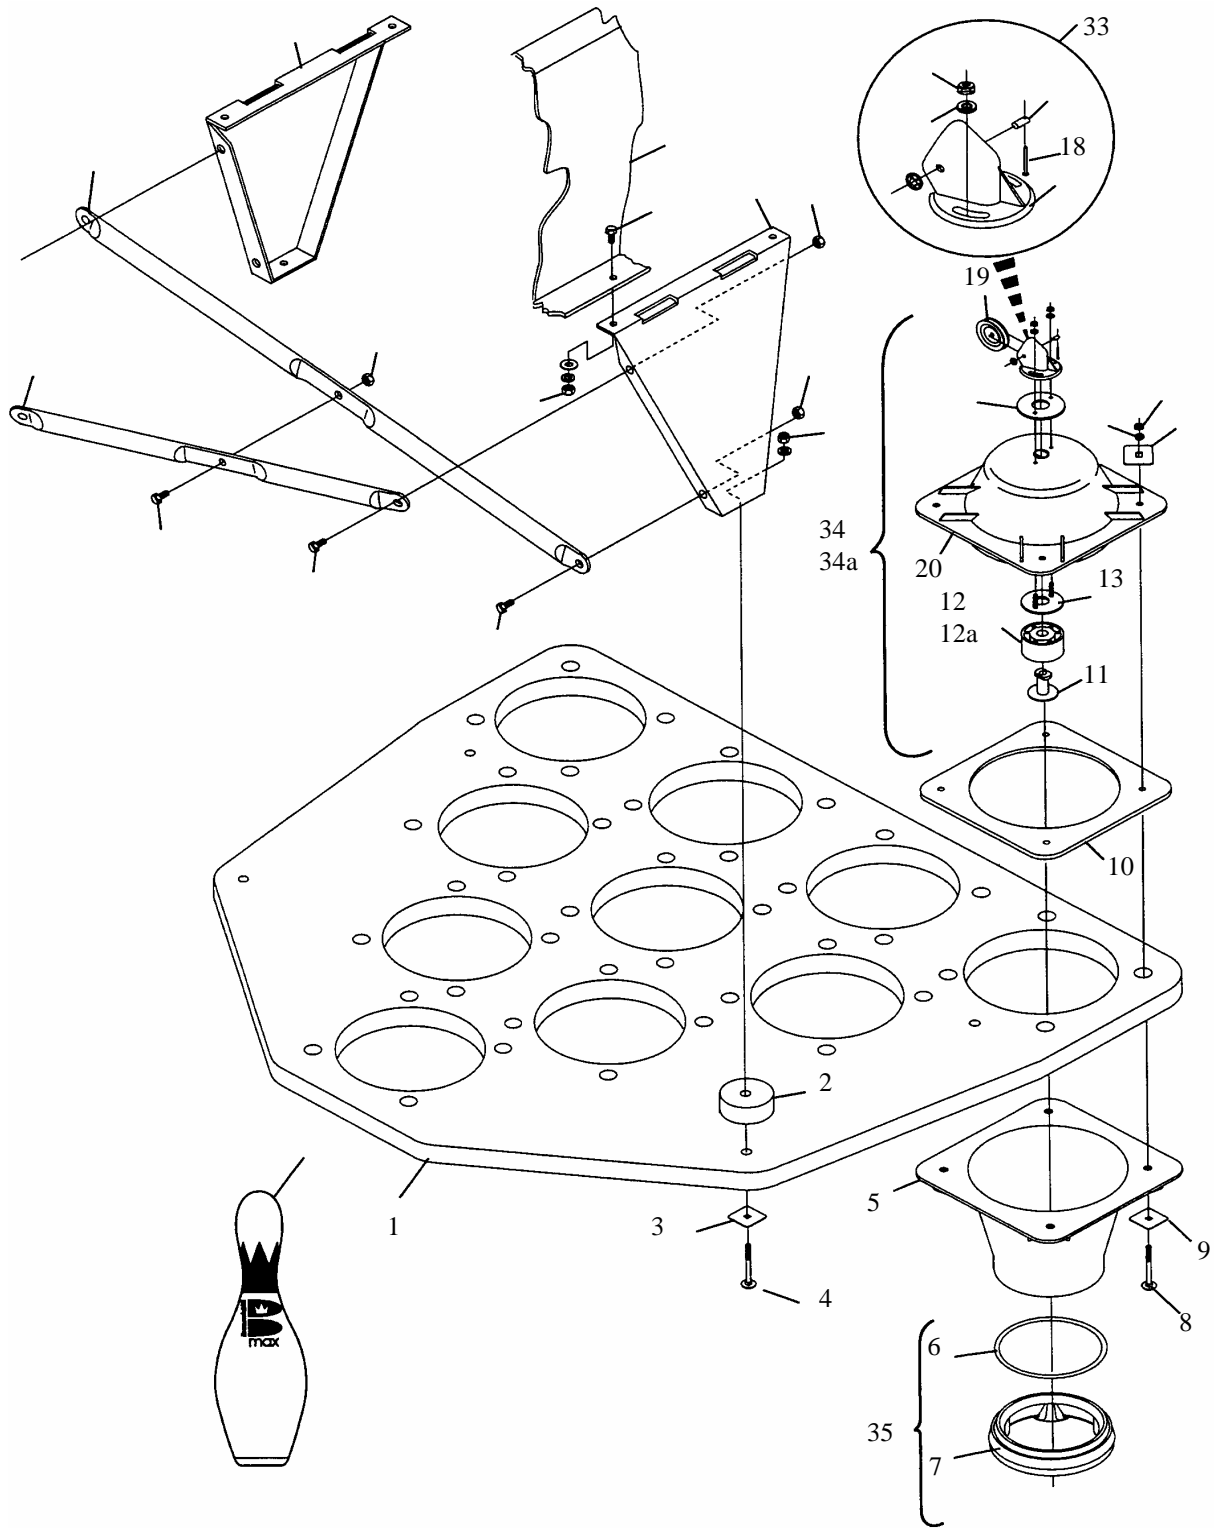

USTALOVAČ

USTALOVAČ

Položka:	Katalog. Číslo:	Popis:
1.	55-082630-001	Setting Platform
2.	55-080383-004	Vibration Mount
3.	55-082531-004	Square Washer
4.	11-052618-001	Carriage Bolt (10 mm x 50 mm)
5.	55-082134-001	Lower Centering Guide Housing
6.	*55-082136-004	Centering Guide Ring
7.	*55-082135-003	Centering Guide
8.	11-052617-001	Carriage Bolt 8x70mm
9.	*55-082608-004	Square Washer
10.	55-080347-002	Distance Plate
11.	**55-082609-004	Pin Head Stop Support
12.	**55-082606-004	Pin Head Stop Item 40 mm
12a.	**55-082607-004	Pin Head Stop Item 30 mm
13.	**55-082280-004	Pin Head Mounting Plate
18.	**55-082279-003	String Pulley Housing
19.	**55-030408-004	String Idler Pulley
20.	**55-082081-001	Centering Dome
33.	55-082270-009	String Pulley Housing Assembly (includes index numbers 18, 28, 29, 31 and 32)
34.	55-082085-009	Upper Centering Guide Housing for pins #2 - #10 (includes index numbers 9, 11, 12, 13, 15, 16, 17, 19 and 20)
34a.	55-082088-009	Upper Centering Guide Housing for pin #1 (includes index numbers 9, 11, 12, 13, 15, 16, 17, 19 and 20)
35.	55-082138-009	Centering Guide Ring Assembly (includes index numbers 6 and 7)