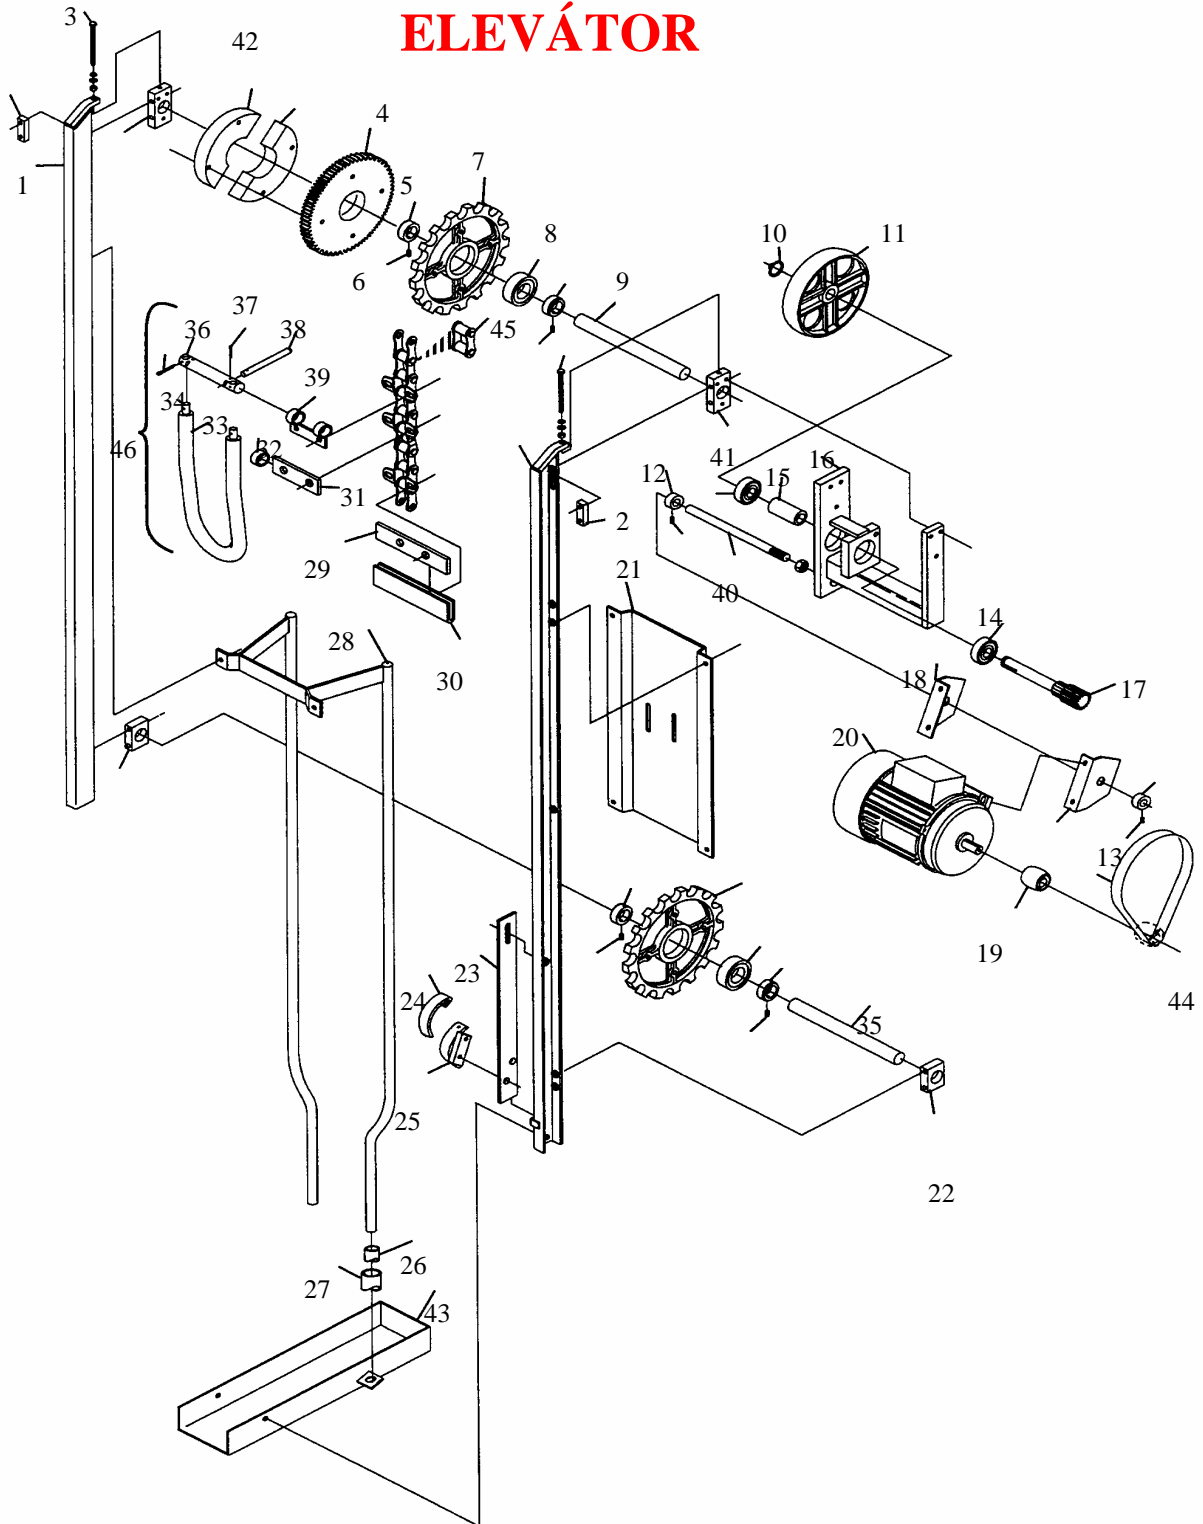

ELEVÁTOR

ELEVÁTOR

Položka:	Katalog. Číslo:	Popis:
1.	55-091036-002	Ball Elevator Frame (right – hand)
	55-091034-002	Ball Elevator Frame (left – hand)
2.	55-010181-004	Nut Plate
3.	11-051024-001	Adjusting Screw
4.	55-091043-003	Drive Gear
5.	11-053619-001	Stop Collar
6.	11-053104-001	Set Screw
7.	55-091040-003	Chain Sprocket
8.	11-430050-000	Bearing
9.	55-094016-004	Drive Shaft 55-094016-004
10.	11-051858-000	Snap Ring
11.	55-094023-003	Elevator Pulley
12.	11-053622-001	Stop Collar
13.	11-053104-001	Set Screw
14.	11-430006-000	Bearing
15.	55-094025-004	Spacer
16.	45-090435-002	Drive Mounting Block
17.	55-094021-004	Pinion Shaft
18.	55-091067-003	Motor Mount Bracket
19.	55-093176-004	Drive Pulley
20.	99-040312-004	Ball Elevator Motor
21.	55-094007-003	Support Pan
22.	55-091052-004	Lower Drive Shaft Support
23.	55-091073-003	Mounting Strap
24.	55-091048-004	Paddle Turn Cam
25.	55-091047-003	Paddle Turn Cam Block
26.	55-091075-004	Small Ball Track Rod Cover
27.	55-050995-004	Large Ball Track Rod Cover
28.	55-091068-002	Ball Track
29.	55-091066-004	Ball Rest Bracket
30.	55-091069-004	Ball Rest Protector
31.	*55-091064-004	Ball Paddle Stop
32.	*55-091062-004	Ball Protector Sleeve
33.	*55-091077-004	Ball Paddle Cover
34.	*55-091063-003	Ball Paddle
35.	55-091042-004	Lower Shaft
36.	*55-091058-004	Ball Paddle Shaft
37.	*11-051792-001	Hair Pin
38.	*55-091060-004	Roll Pin
39.	*55-091061-004	Ball Paddle Bracket